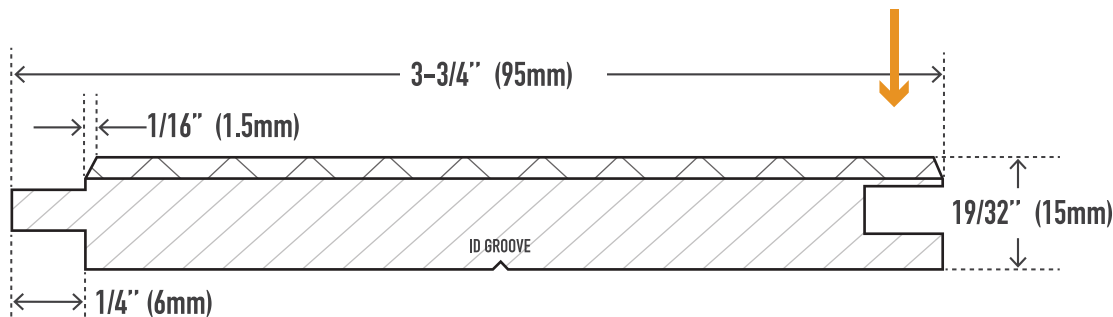

MEET YOUR NEW
SUSTAINABLE
FUTURE

THE
VALE

Visscher
Lumber

1x4
THE MICRO V
VG WESTERN RED CEDAR VENEER

PRODUCT NAME:
1X4 CLEAR VG/MG SF S1SV2E

SPECIES:
100% WESTERN RED CEDAR

NOMINAL THICKNESS:
1"

NOMINAL WIDTH:
4"

LENGTH:
8'-16' ODD & EVEN

TRIM BACKS:
3'-5', 6' & 7' ODD & EVEN

GREEN/KILN DRIED:
KILN DRIED

FACE:
SOLID VENEER V/G OR M/G

BACKING:
EDGE GLUED / FINGER JOINTED

GRADE:
A OR BETTER (10-15% "B")

FINISHED COVERAGE:
3-1/8" (79mm)

1"

NOMINAL WIDTH:

4"

LENGTH:

8'-16' ODD & EVEN

TRIM BACKS:

3'-5', 6' & 7' ODD & EVEN

GREEN/KILN DRIED:

3-1/8" (79mm)

PACKAGE SIZE:

VARIOUS

HEIGHT:

7 BUNDLES

WIDTH:

8 BUNDLES

PIECES PER BUNDLE: