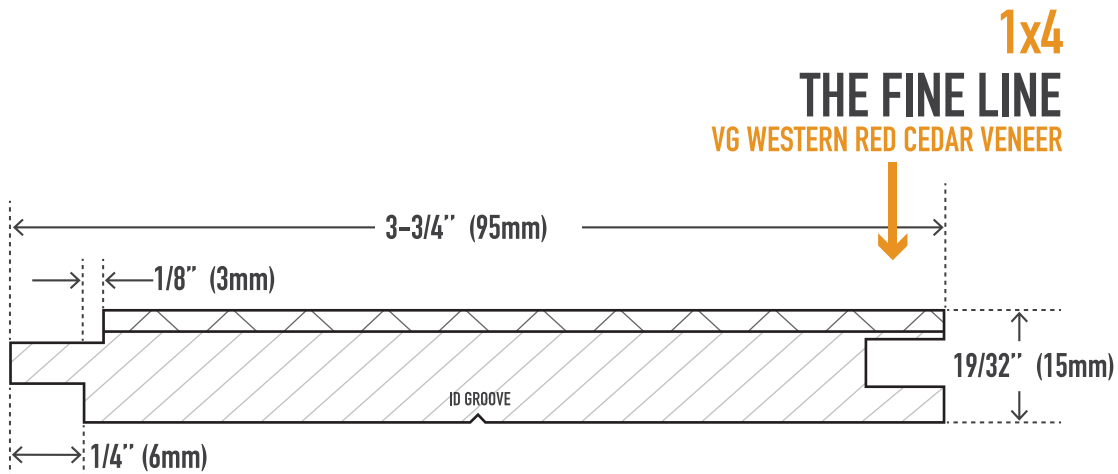

MEET YOUR NEW
SUSTAINABLE
FUTURE

THE
VALE

Visscher
Lumber

1x4
THE MICRO V
VG WESTERN RED CEDAR VENEER

PRODUCT NAME:
1X4 CLEAR VG/MG SF S1SV2E

SPECIES:
100% WESTERN RED CEDAR

NOMINAL THICKNESS:
1"

NOMINAL WIDTH:
4"

LENGTH:
8'-16' ODD & EVEN

TRIM BACKS:
3'-5', 6' & 7' ODD & EVEN

GREEN/KILN DRIED:
KILN DRIED

FACE:
SOLID VENEER V/G OR M/G

BACKING:
EDGE GLUED / FINGER JOINTED

GRADE:
A OR BETTER (10-15% "B")

FINISHED COVERAGE:
3-1/8" (79mm)

PACKAGE SIZE:
VARIOUS

HEIGHT:
7 BUNDLES

WIDTH:
8 BUNDLES

PIECES PER BUNDLE:
6

END CAPS:
YES

PAPER WRAP / BOX:
PAPER WRAP / CARDBOARD SIDES & TOP

FACE TO BE PROTECTED:
SMOOTH FACE

100% WESTERN RED CEDAR

MEET YOUR NEW
SUSTAINABLE
FUTURE

THE
VALE

Visscher
Lumber

PRODUCT NAME:

1X4 CLEAR VG/MG SF SQ. EDGE WITH 3mm GAP

SPECIES:

100% WESTERN RED CEDAR

NOMINAL THICKNESS: